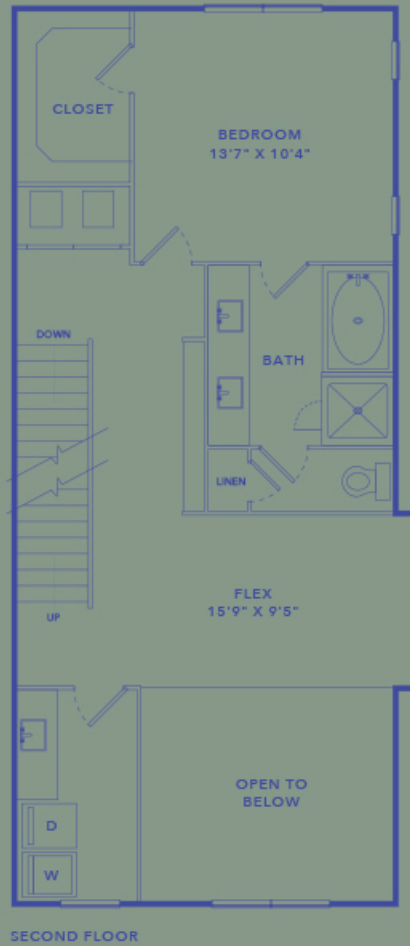

TH3

THREE BEDROOMS . THREE AND A HALF BATHROOMS

2031 ft²

© 682 708 8484

4921 WHITE SETTLEMENT ROAD
FORT WORTH, TEXAS 76114

ELANRIVERDISTRICT.COM

FLOOR PLANS ARE ARTIST'S RENDERING. ALL DIMENSIONS ARE APPROXIMATE. ACTUAL PRODUCT AND SPECIFICATIONS MAY VARY IN DIMENSION OR DETAIL. NOT ALL FEATURES ARE AVAILABLE IN EVERY APARTMENT. PRICES AND AVAILABILITY ARE SUBJECT TO CHANGE. PLEASE SEE A REPRESENTATIVE FOR DETAILS.