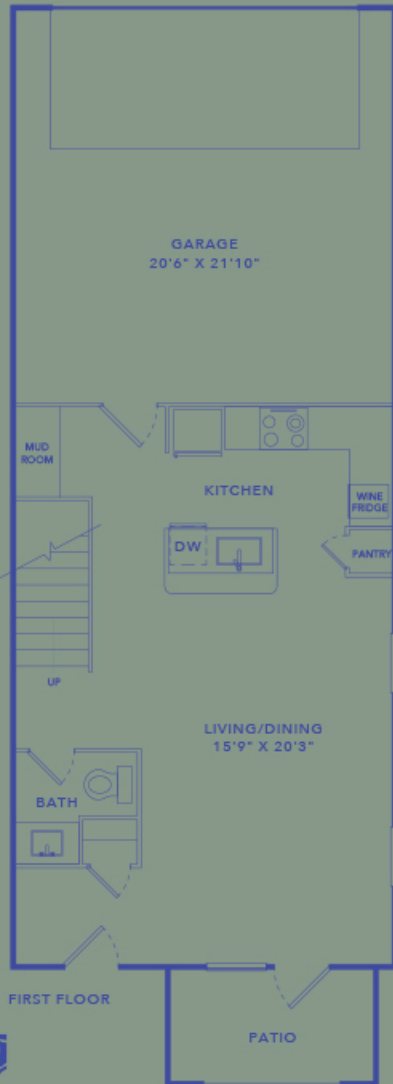

TH3

THREE BEDROOMS . THREE AND A HALF BATHROOMS

2031 ft²

© 682 708 8484

4921 WHITE SETTLEMENT ROAD
FORT WORTH, TEXAS 76114

ELANRIVERDISTRICT.COM

FLOOR PLANS ARE ARTIST'S RENDERING. ALL DIMENSIONS ARE APPROXIMATE. ACTUAL PRODUCT AND SPECIFICATIONS MAY VARY IN DIMENSION OR DETAIL. NOT ALL FEATURES ARE AVAILABLE IN EVERY APARTMENT. PRICES AND AVAILABILITY ARE SUBJECT TO CHANGE. PLEASE SEE A REPRESENTATIVE FOR DETAILS.