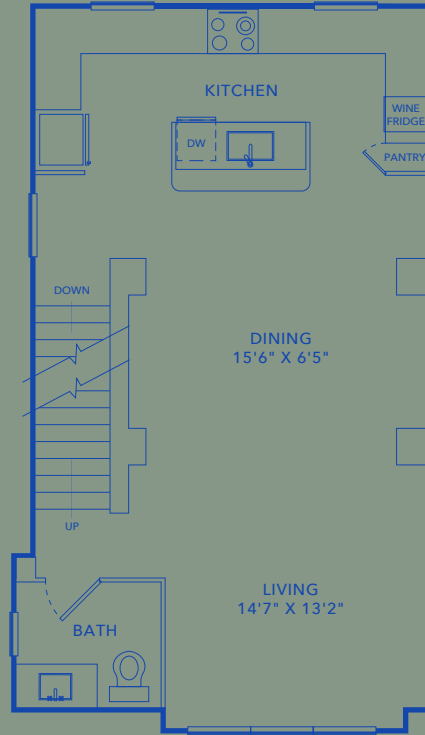

TH2

TWO BEDROOMS . TWO AND A HALF BATHROOMS

1614 ft²

FIRST FLOOR

SECOND FLOOR

THIRD FLOOR

© 682 708 8484

4921 WHITE SETTLEMENT ROAD
FORT WORTH, TEXAS 76114