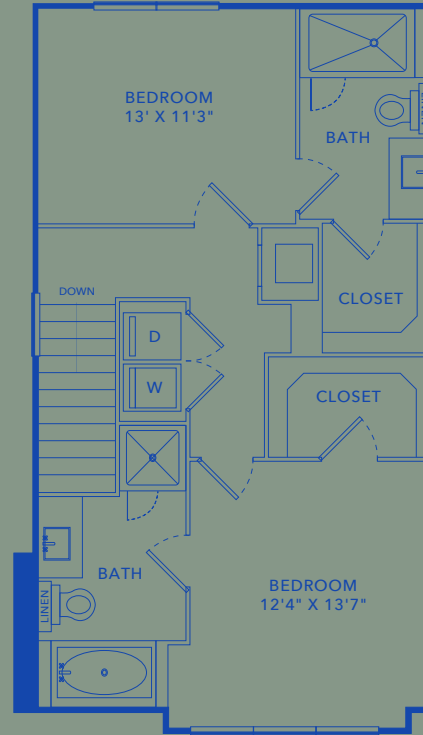

TH2

TWO BEDROOMS . TWO AND A HALF BATHROOMS

1614 ft²

FIRST FLOOR

SECOND FLOOR

THIRD FLOOR

© 682 708 8484

4921 WHITE SETTLEMENT ROAD
FORT WORTH, TEXAS 76114