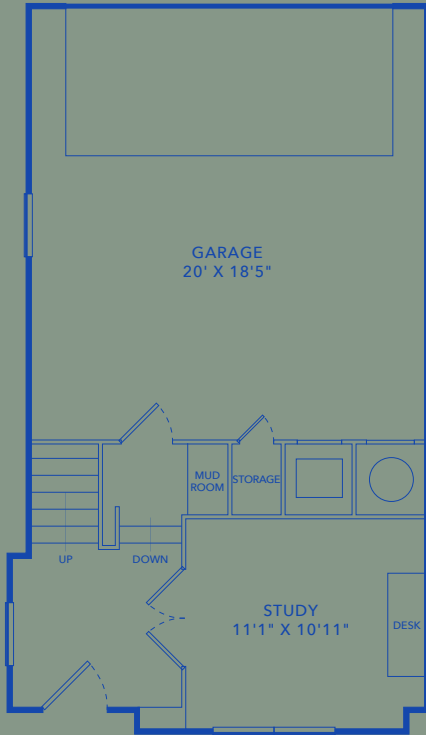

TH2

TWO BEDROOMS . TWO AND A HALF BATHROOMS

1614 ft²

FIRST FLOOR

SECOND FLOOR

THIRD FLOOR

© 682 708 8484

4921 WHITE SETTLEMENT ROAD
FORT WORTH, TEXAS 76114