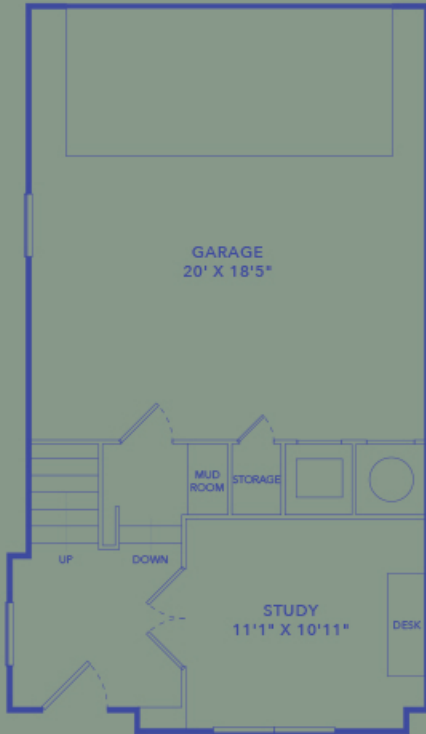

TH2

TWO BEDROOMS . TWO AND A HALF BATHROOMS

1614 ft²

© 682 708 8484

4921 WHITE SETTLEMENT ROAD
FORT WORTH, TEXAS 76114

ELANRIVERDISTRICT.COM

FLOOR PLANS ARE ARTIST'S RENDERING. ALL DIMENSIONS ARE APPROXIMATE. ACTUAL PRODUCT AND SPECIFICATIONS MAY VARY IN DIMENSION OR DETAIL. NOT ALL FEATURES ARE AVAILABLE IN EVERY APARTMENT. PRICES AND AVAILABILITY ARE SUBJECT TO CHANGE. PLEASE SEE A REPRESENTATIVE FOR DETAILS.