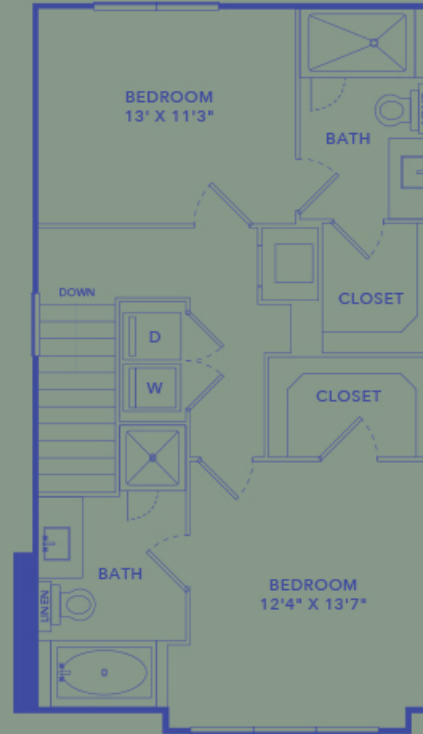

TH2

TWO BEDROOMS . TWO AND A HALF BATHROOMS

1614 ft²

© 682 708 8484

4921 WHITE SETTLEMENT ROAD
FORT WORTH, TEXAS 76114

ELANRIVERDISTRICT.COM

FLOOR PLANS ARE ARTIST'S RENDERING. ALL DIMENSIONS ARE APPROXIMATE. ACTUAL PRODUCT AND SPECIFICATIONS MAY VARY IN DIMENSION OR DETAIL. NOT ALL FEATURES ARE AVAILABLE IN EVERY APARTMENT. PRICES AND AVAILABILITY ARE SUBJECT TO CHANGE. PLEASE SEE A REPRESENTATIVE FOR DETAILS.