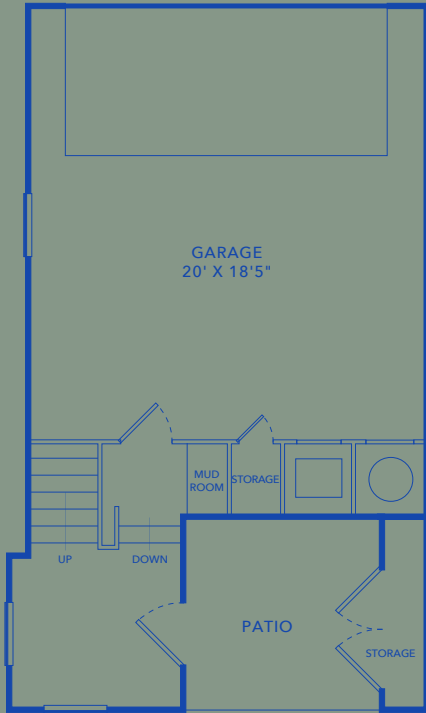

TH1

TWO BEDROOMS . TWO AND A HALF BATHROOMS

1491 ft²

📞 682 708 8484

4921 WHITE SETTLEMENT ROAD
FORT WORTH, TEXAS 76114

ELANRIVERDISTRICT.COM