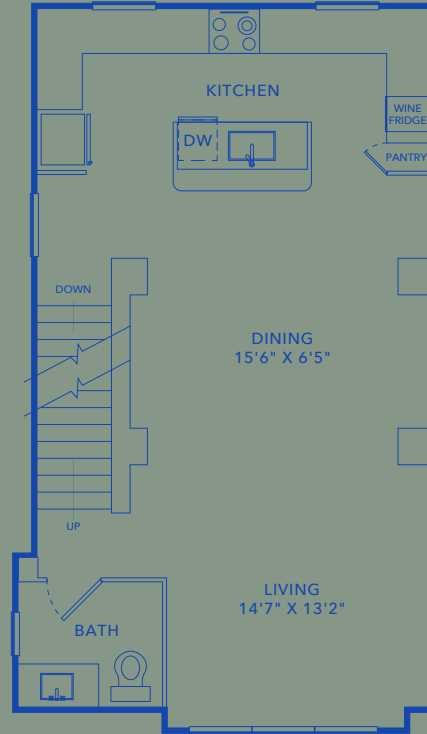

TH1

TWO BEDROOMS . TWO AND A HALF BATHROOMS

1491 ft²

📞 682 708 8484

4921 WHITE SETTLEMENT ROAD
FORT WORTH, TEXAS 76114

ELANRIVERDISTRICT.COM