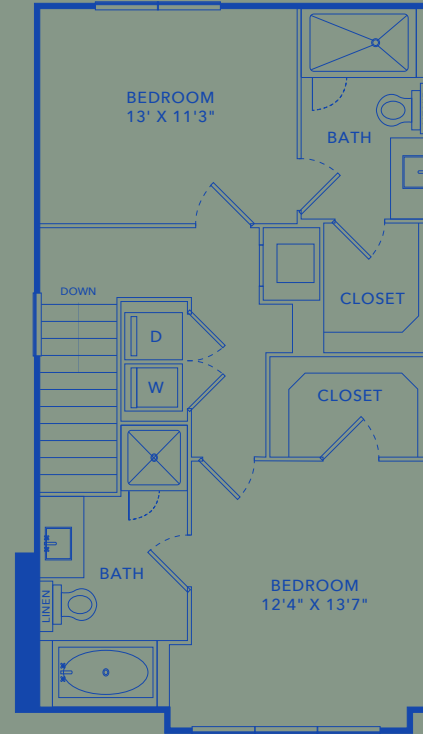

TH1

TWO BEDROOMS . TWO AND A HALF BATHROOMS

1491 ft²

📞 682 708 8484

4921 WHITE SETTLEMENT ROAD
FORT WORTH, TEXAS 76114

ELANRIVERDISTRICT.COM