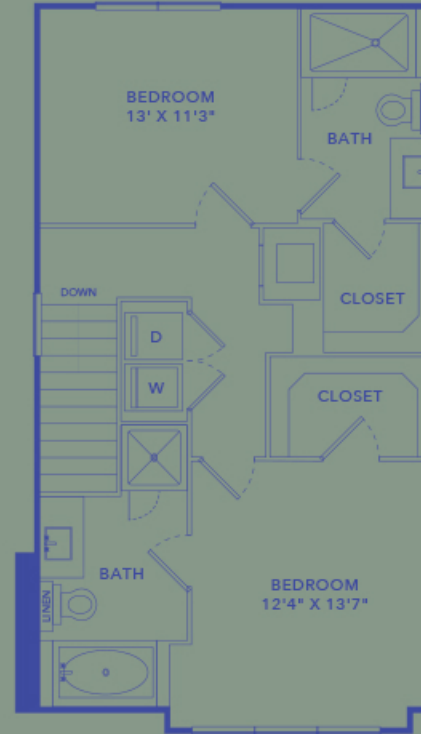

TH1

TWO BEDROOMS . TWO AND A HALF BATHROOMS

1491 ft²

FIRST FLOOR

SECOND FLOOR

THIRD FLOOR

© 682 708 8484

4921 WHITE SETTLEMENT ROAD
FORT WORTH, TEXAS 76114

ELANRIVERDISTRICT.COM

GREYSTAR

FLOOR PLANS ARE ARTIST'S RENDERING. ALL DIMENSIONS ARE APPROXIMATE. ACTUAL PRODUCT AND SPECIFICATIONS MAY VARY IN DIMENSION OR DETAIL. NOT ALL FEATURES ARE AVAILABLE IN EVERY APARTMENT. PRICES AND AVAILABILITY ARE SUBJECT TO CHANGE. PLEASE SEE A REPRESENTATIVE FOR DETAILS.