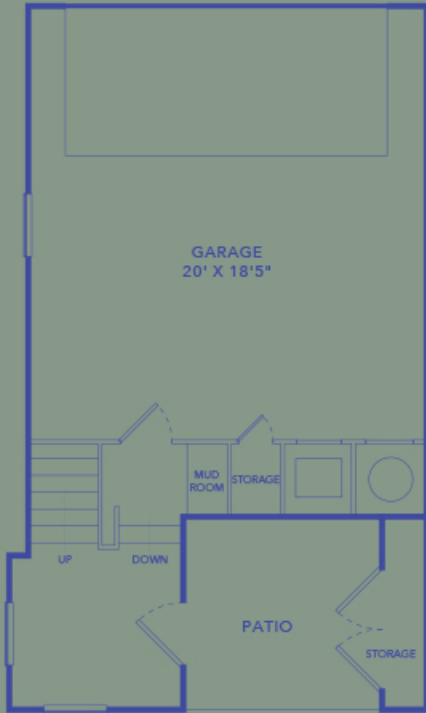

TH1

TWO BEDROOMS . TWO AND A HALF BATHROOMS

1491 ft²

FIRST FLOOR

SECOND FLOOR

THIRD FLOOR

© 682 708 8484

4921 WHITE SETTLEMENT ROAD
FORT WORTH, TEXAS 76114

ELANRIVERDISTRICT.COM

GREYSTAR

FLOOR PLANS ARE ARTIST'S RENDERING. ALL DIMENSIONS ARE APPROXIMATE. ACTUAL PRODUCT AND SPECIFICATIONS MAY VARY IN DIMENSION OR DETAIL. NOT ALL FEATURES ARE AVAILABLE IN EVERY APARTMENT. PRICES AND AVAILABILITY ARE SUBJECT TO CHANGE. PLEASE SEE A REPRESENTATIVE FOR DETAILS.