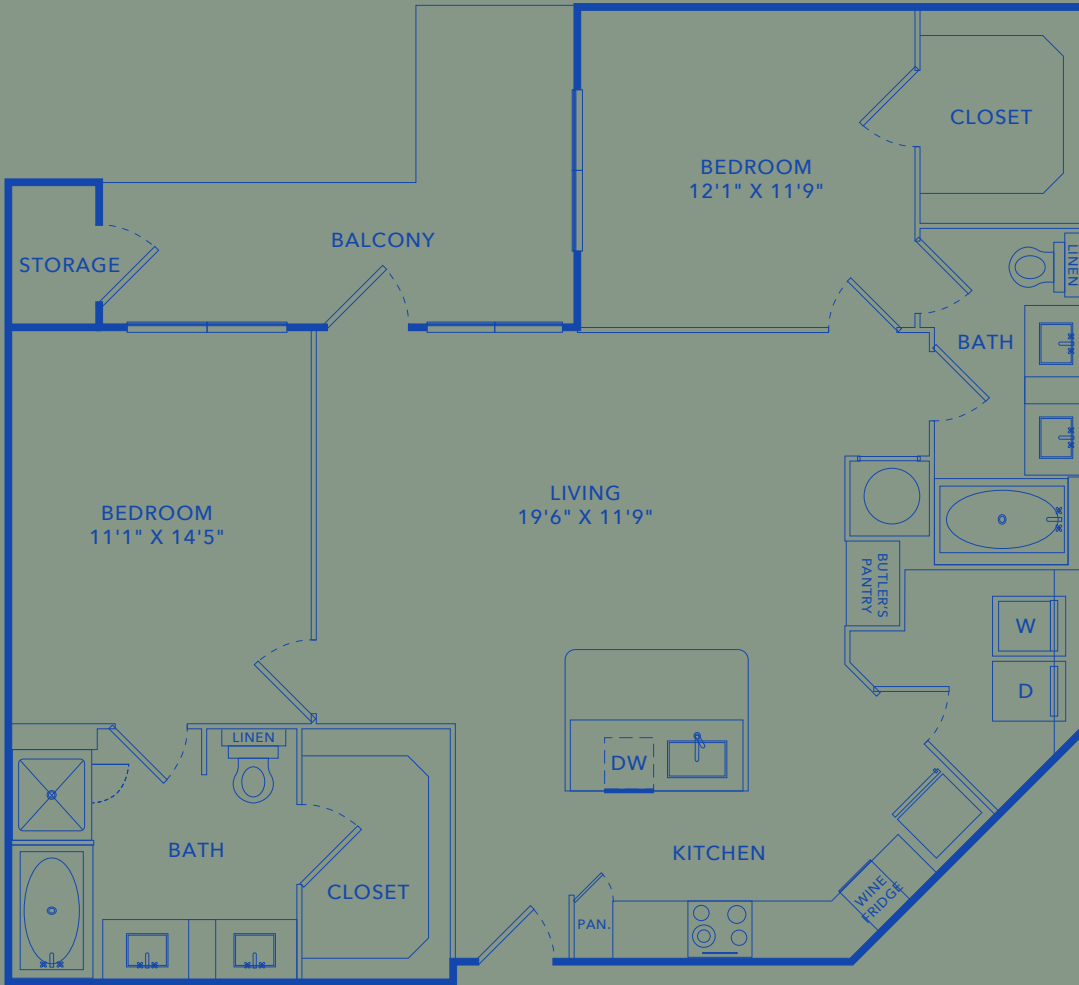

B2

TWO BEDROOMS . TWO BATHROOMS

1154 ft²

© 682 708 8484

4921 WHITE SETTLEMENT ROAD
FORT WORTH, TEXAS 76114

ELANRIVERDISTRICT.COM