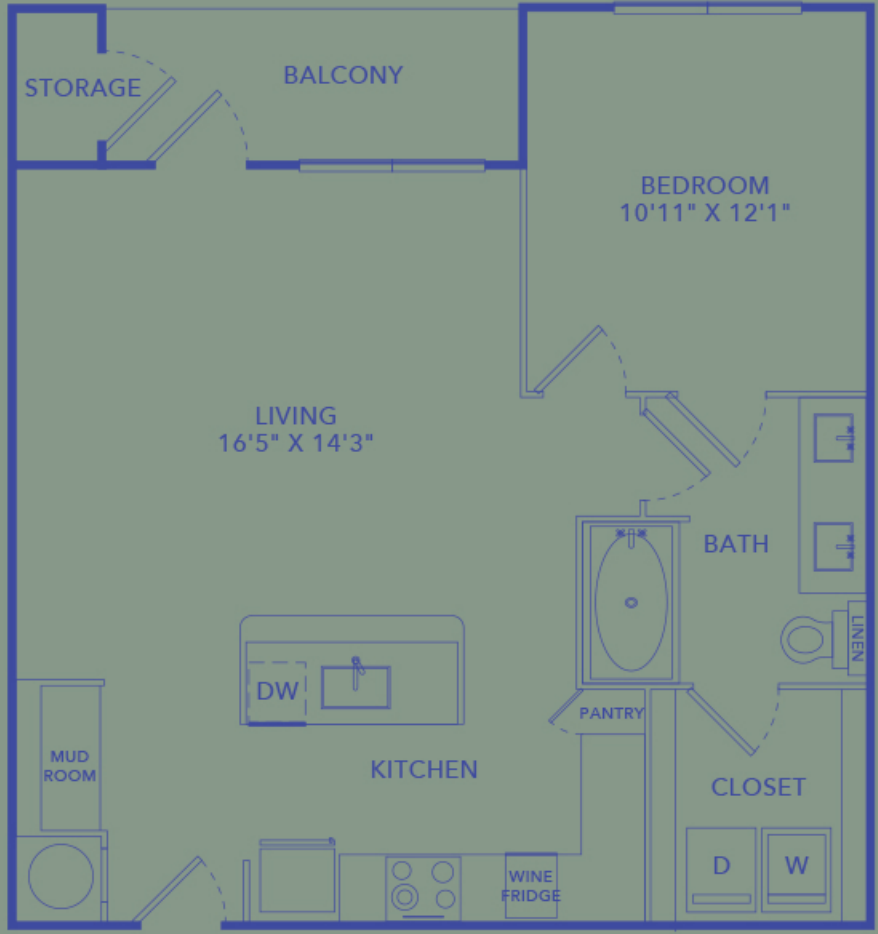

A7

ONE BEDROOM . ONE BATHROOM

762 ft²

© 682 708 8484

4921 WHITE SETTLEMENT ROAD
FORT WORTH, TEXAS 76114

ELANRIVERDISTRICT.COM

[GREYSTAR](http://GREYSTAR.COM)

FLOOR PLANS ARE ARTIST'S RENDERING. ALL DIMENSIONS ARE APPROXIMATE. ACTUAL PRODUCT AND SPECIFICATIONS MAY VARY IN DIMENSION OR DETAIL. NOT ALL FEATURES ARE AVAILABLE IN EVERY APARTMENT. PRICES AND AVAILABILITY ARE SUBJECT TO CHANGE. PLEASE SEE A REPRESENTATIVE FOR DETAILS.