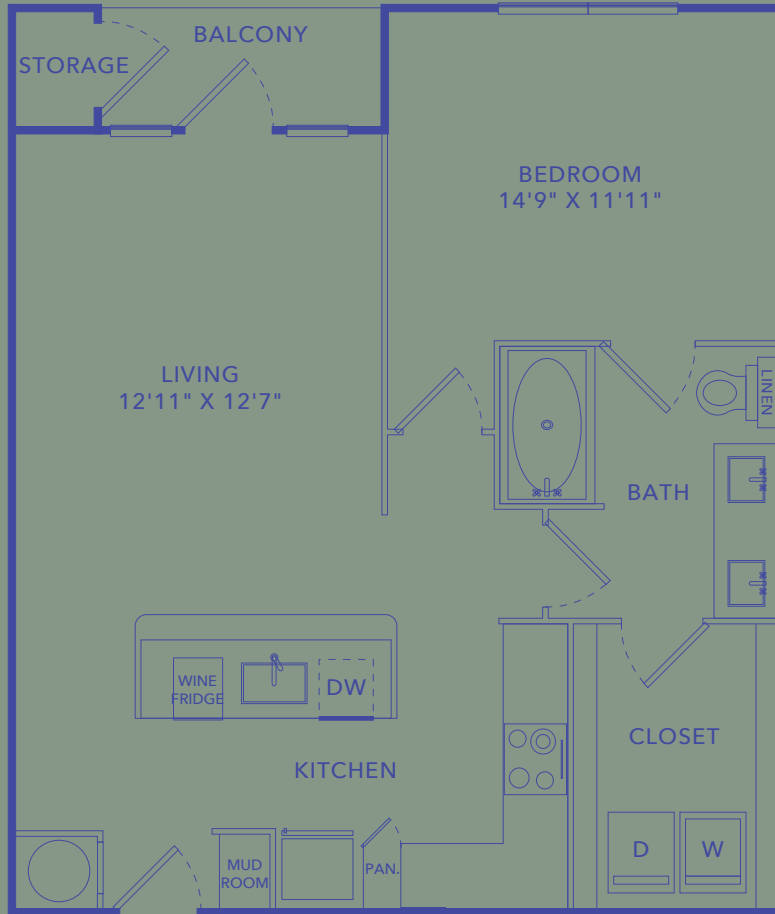

A6

ONE BEDROOM . ONE BATHROOM

762 ft²

☎ 682 708 8484

4921 WHITE SETTLEMENT ROAD
FORT WORTH, TEXAS 76114

ELANRIVERDISTRICT.COM