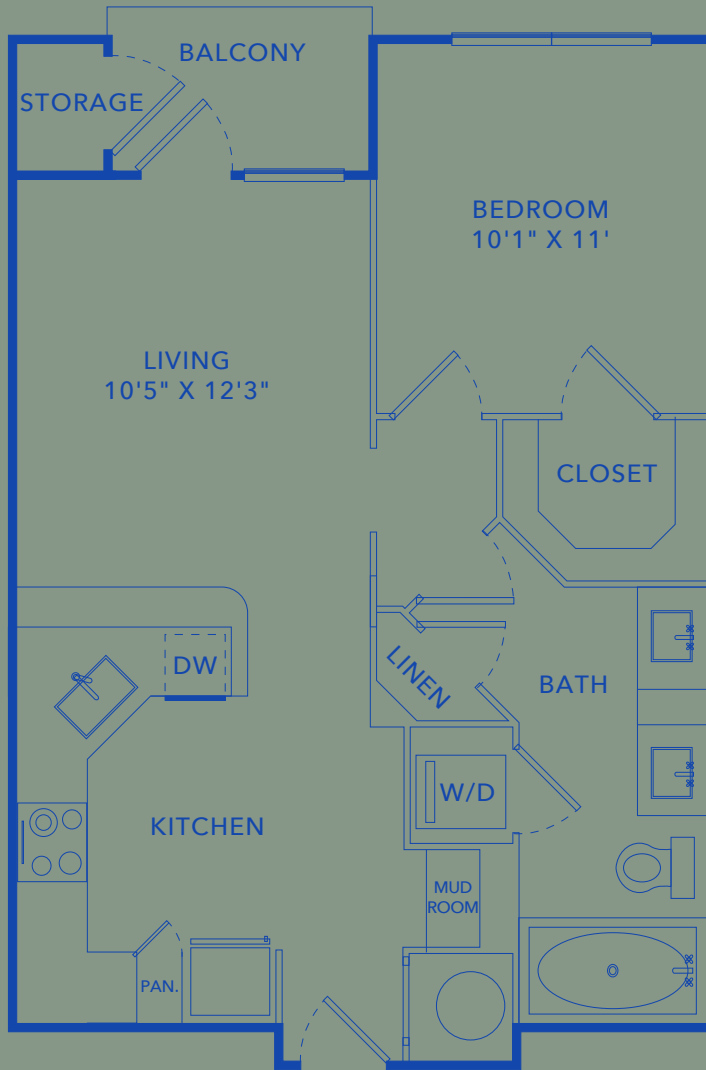

A2

ONE BEDROOM . ONE BATHROOM

605 ft²

© 682 708 8484

4921 WHITE SETTLEMENT ROAD
FORT WORTH, TEXAS 76114

ELANRIVERDISTRICT.COM