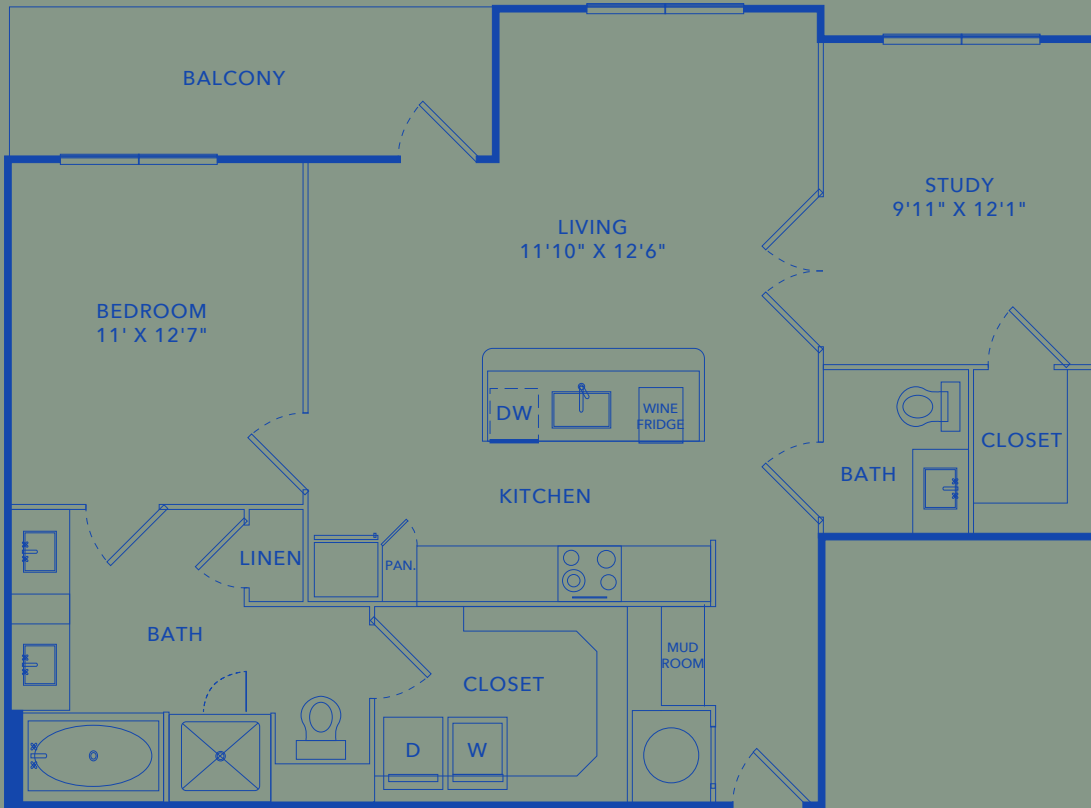

A11

ONE BEDROOM, STUDY . ONE AND A HALF BATHROOMS

1018 ft²

☎ 682 708 8484

4921 WHITE SETTLEMENT ROAD
FORT WORTH, TEXAS 76114

ELANRIVERDISTRICT.COM