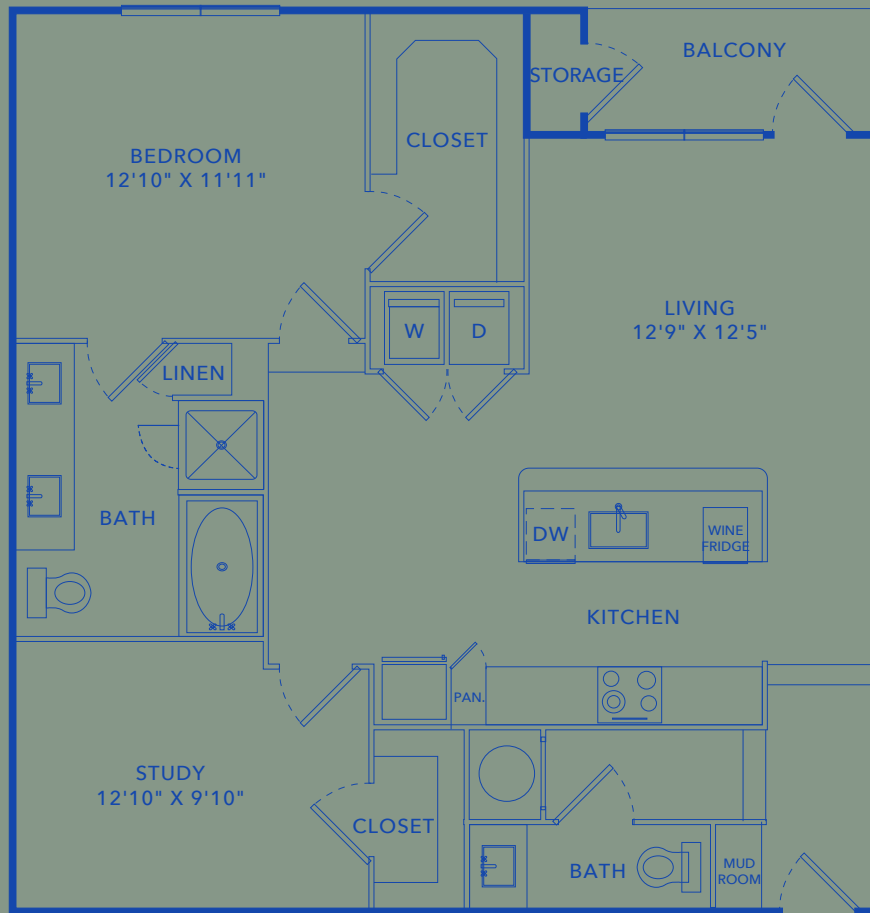

A10

ONE BEDROOM, STUDY . ONE AND A HALF BATHROOMS

1027 ft²

© 682 708 8484

4921 WHITE SETTLEMENT ROAD
FORT WORTH, TEXAS 76114

ELANRIVERDISTRICT.COM