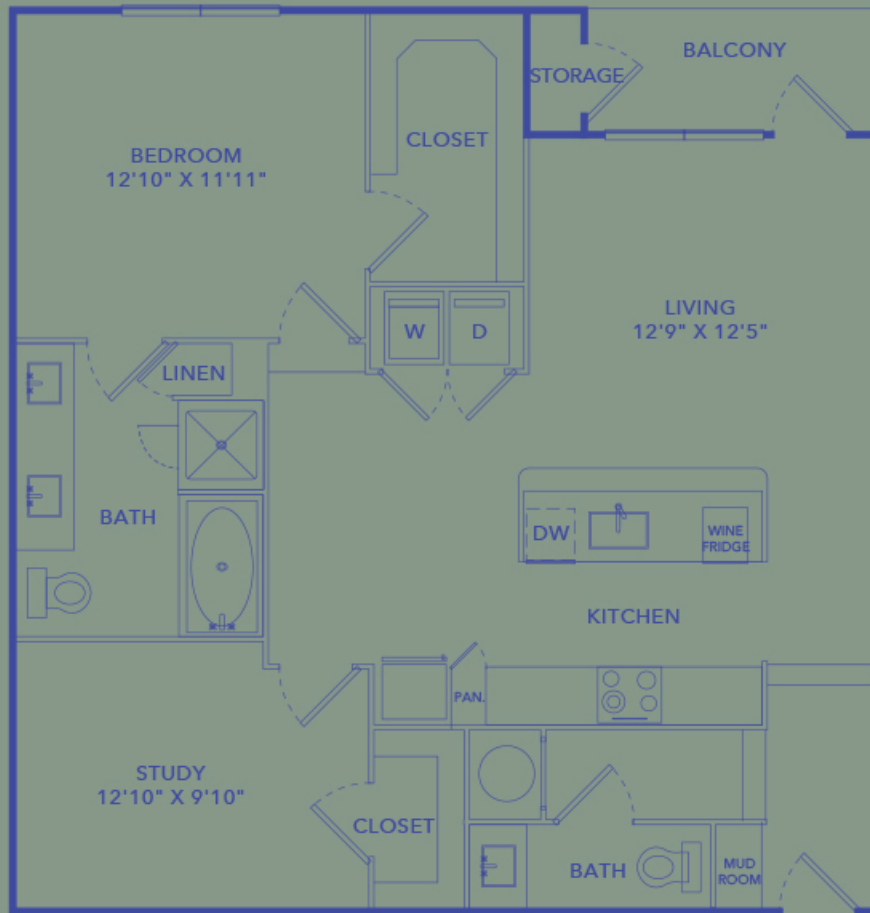

# A10

ONE BEDROOM, STUDY . ONE AND A HALF BATHROOMS

1027 ft<sup>2</sup>

© 682 708 8484

4921 WHITE SETTLEMENT ROAD  
FORT WORTH, TEXAS 76114

[ELANRIVERDISTRICT.COM](http://ELANRIVERDISTRICT.COM)

[GREYSTAR](http://GREYSTAR.COM)